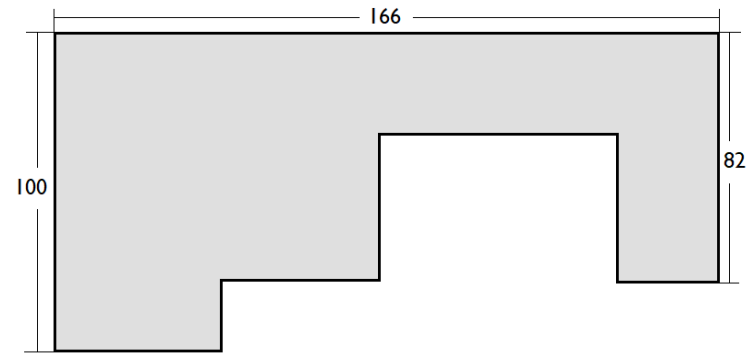

BI-FOLDING DOOR SET - FRAME HEAD

INTERNAL

EXTERNAL

Bi-FOLDING DOOR SET - ALUMINIUM CILL